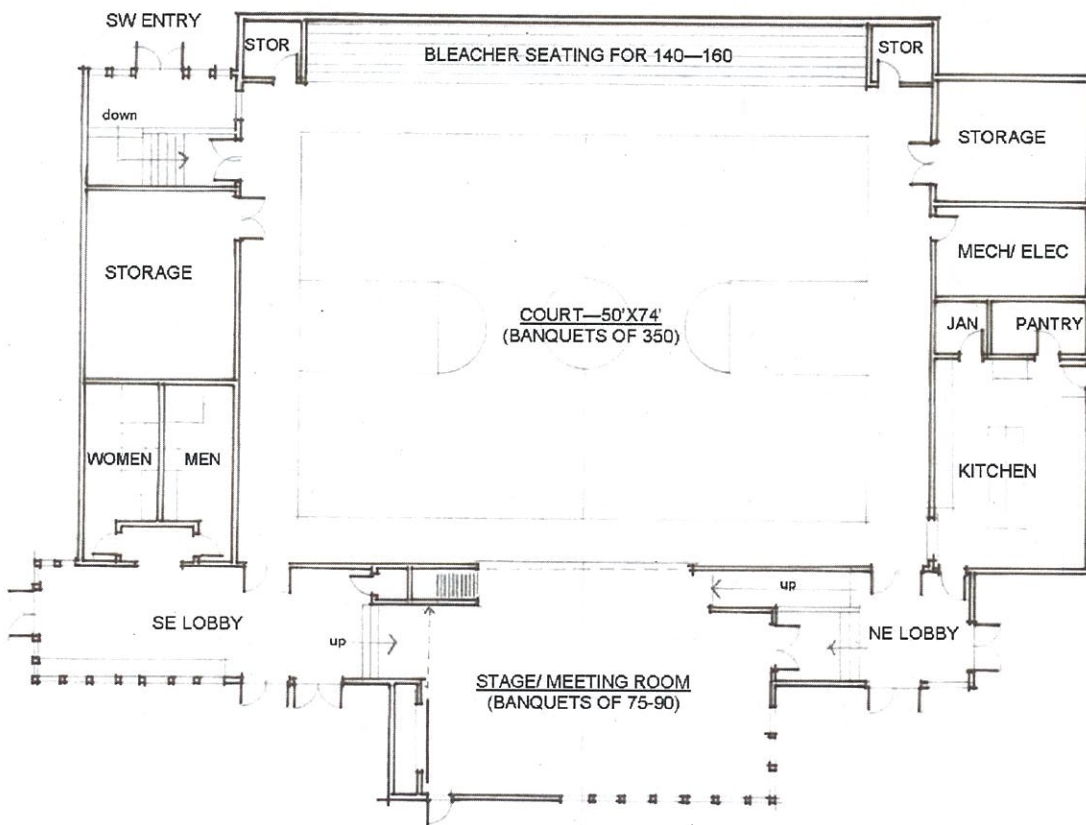

Our Lady of Guadalupe: Parish Life Center and Gymnasium Siteplan
 May 19, 2010

M/G Architecture
 Project 0902

OUR LADY OF GUADALUPE — PARISH LIFE CENTER — FLOOR PLAN
 5-12-10